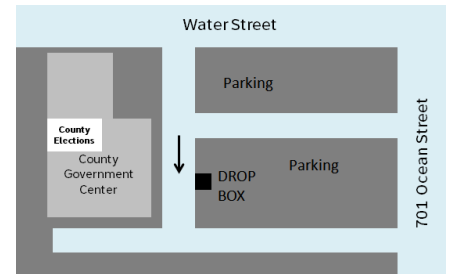

# How to return your ballot to a drop box

**You can return your vote-by-mail ballot to any Santa Cruz County Official Ballot Drop Box.**

The boxes are available 24 hours a day until 8pm on Election Day.

## Drop Box locations

**Santa Cruz County Government Center**  
701 Ocean St., Santa Cruz

Look in front of the building across from the main entrance along the curb on the left side of the driveway.

**Santa Cruz City Public Parking**  
212 Church St., Santa Cruz

Drive into the parking lot entrance, go all the way around to the drop box.

**Scotts Valley City Hall**  
1 Civic Center Dr., Scotts Valley

Look in front of the building along the curb on the left side of the driveway.