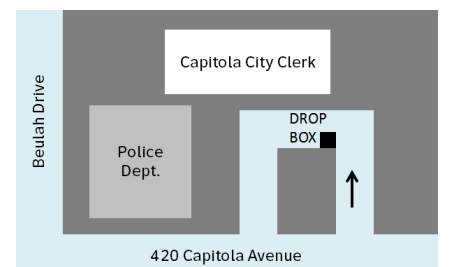

Capitola City Hall
420 Capitola Dr., Capitola

Look in front of the building along the curb on the left side of the driveway.