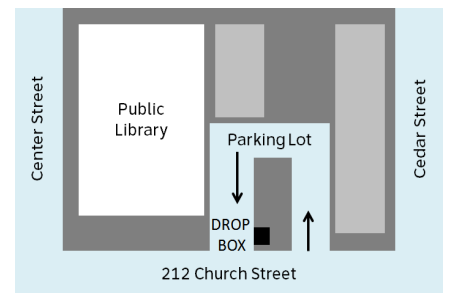

## Drop Box locations

**Santa Cruz County Government Center**  
701 Ocean St., Santa Cruz

Look in front of the building across from the main entrance along the curb on the left side of the driveway.

**Santa Cruz City Public Parking**  
212 Church St., Santa Cruz

Drive into the parking lot entrance, go all the way around to the drop box.

**Scotts Valley City Hall**  
1 Civic Center Dr., Scotts Valley

Look in front of the building along the curb on the left side of the driveway.