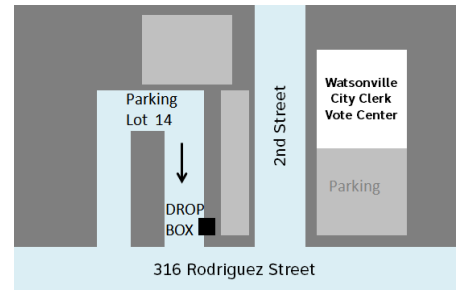

**Watsonville City
Parking Lot 14
316 Rodriguez St.,
Watsonville**

Drive into the parking lot entrance, go all the way around to the drop box.