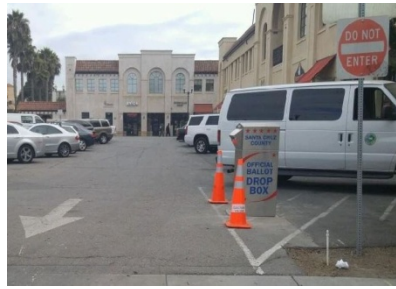

**Watsonville City
Parking Lot 14
316 Rodriguez St.,
Watsonville**

Drive into the parking lot entrance, go all the way around to the drop box.